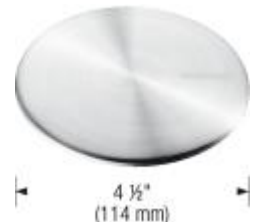

3 1/2" CapFlow strainer cover
Stainless steel (fits all BLA
strainers)
517666