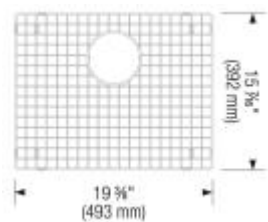

Optional Accessories

Stainless Steel Sink Grid
406460