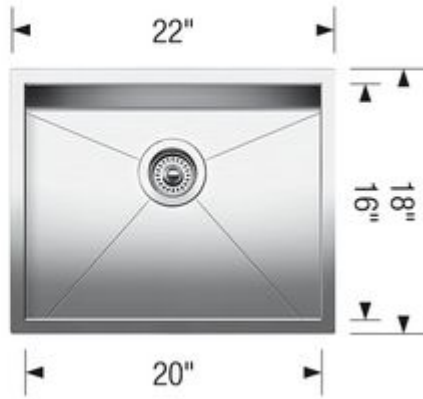

Top View

Scope of supply

---

3 1/2" (90 mm) stainless steel strainer, undemount clips, template

Design tips

Width of base unit : 610 mm

Bowl depth: 9" (230 mm)

Depending on cabinet construction, a different cabinet size may be required. Consult the cabinet manufacturer.

Faucets